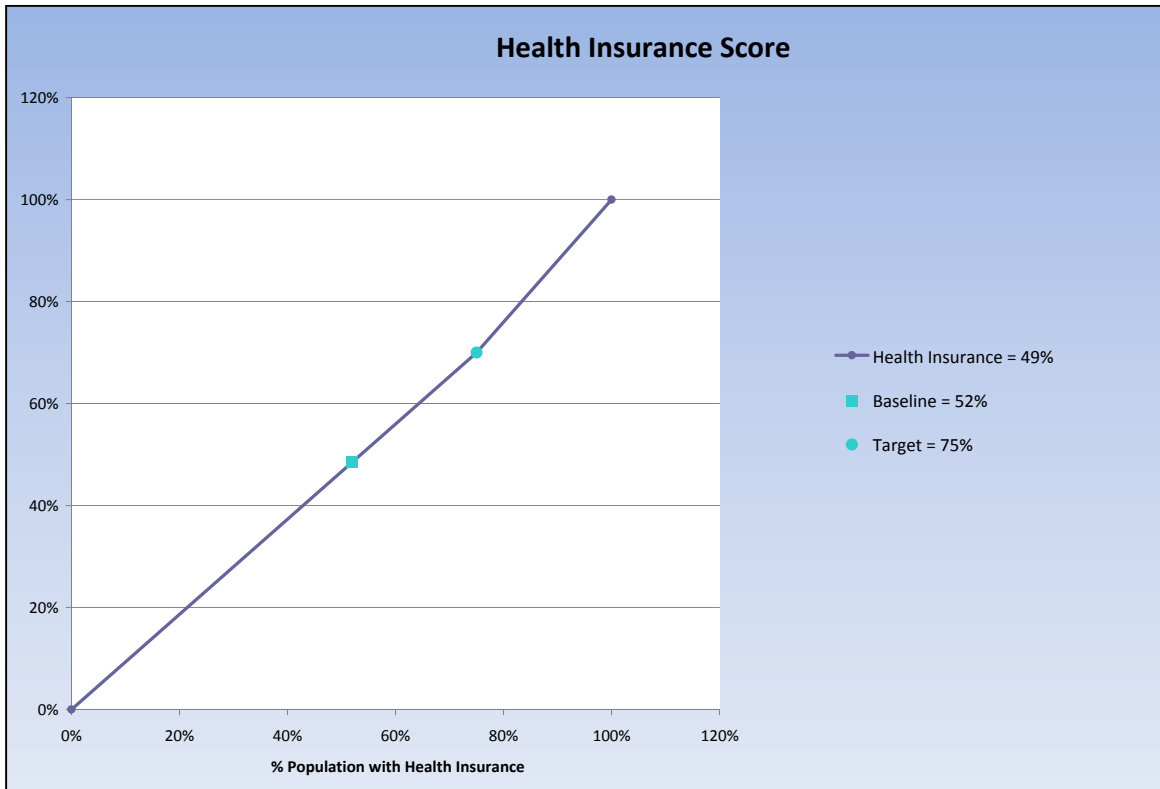

Scorecards

Per Capita Income Score

Level of Service Score

Residential Electrical Capacity

Raw Water Supply Capacity

Street Maintenance Score

Street Inspection Score

Drainage Score

Planned ROW Acquisition Score

Public Wireless Internet Score

Police Capacity Score

EMS Response Score

Fire Response Score

Middle School Capacity Score

Elementary School Capacity Score

College Educational Attainment Score

Educational Attainment (Professional Degree) Score

Voter Registration Score

Voting Participation Score

Waste Production Per Capita Per Day

Renewable Energy Score

Habitat Loss Score