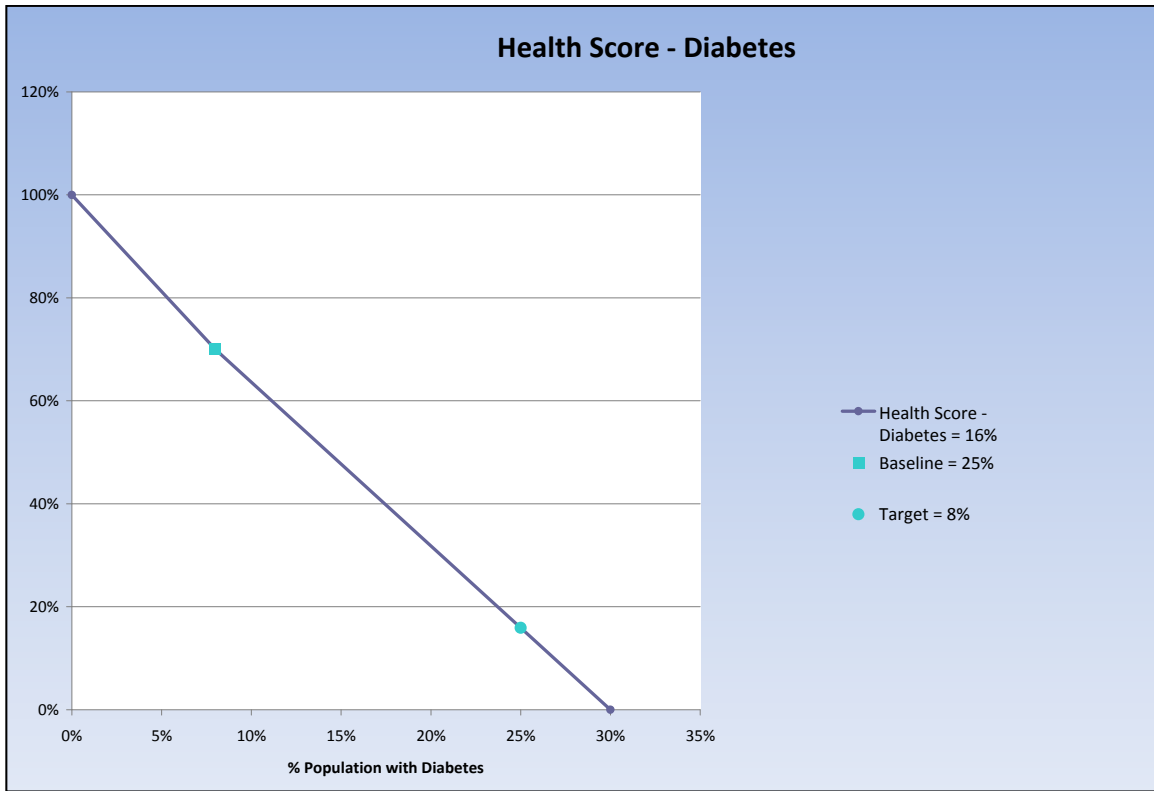

Scorecards

Per Capita Income Score

Level of Service Score

Residential Electrical Capacity

Raw Water Supply Capacity

Street Maintenance Score

Street Inspection Score

Drainage Score

Planned ROW Acquisition Score

Public Wireless Internet Score

Police Capacity Score

EMS Response Score

Fire Response Score

Middle School Capacity Score

Elementary School Capacity Score

College Educational Attainment Score

Educational Attainment (Professional Degree) Score

Voter Registration Score

Voting Participation Score

Waste Production Per Capita Per Day

Renewable Energy Score

Habitat Loss Score